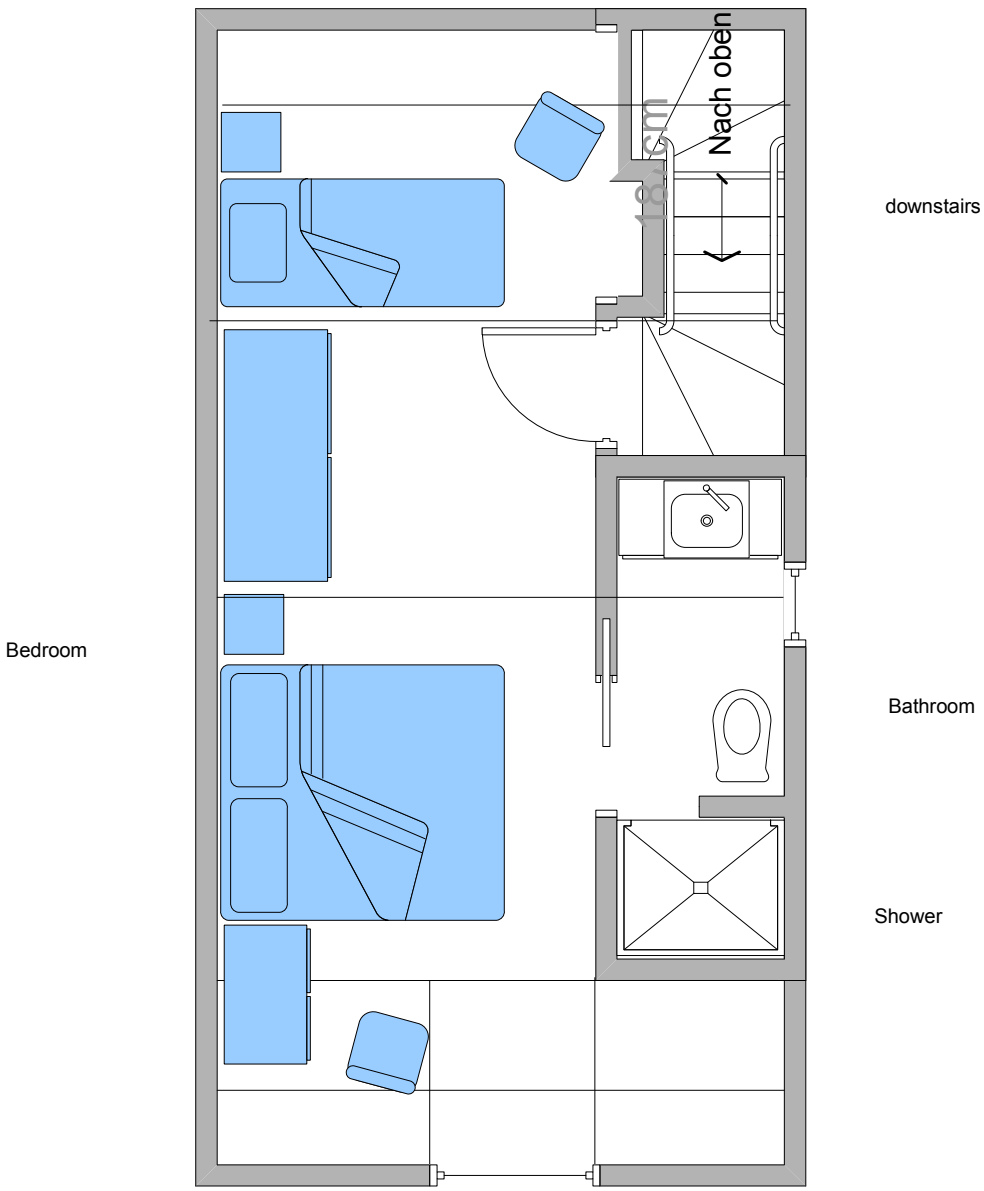

lower floor

entrance

corridor

Nach oben

Nach oben

Restroom

upstairs

Kitchen / dining area

Extendable couch

Livingarea

TV

Terrace

~50 yards to the beach and restaurants

upper floor

~50 yards to the beach and restaurants